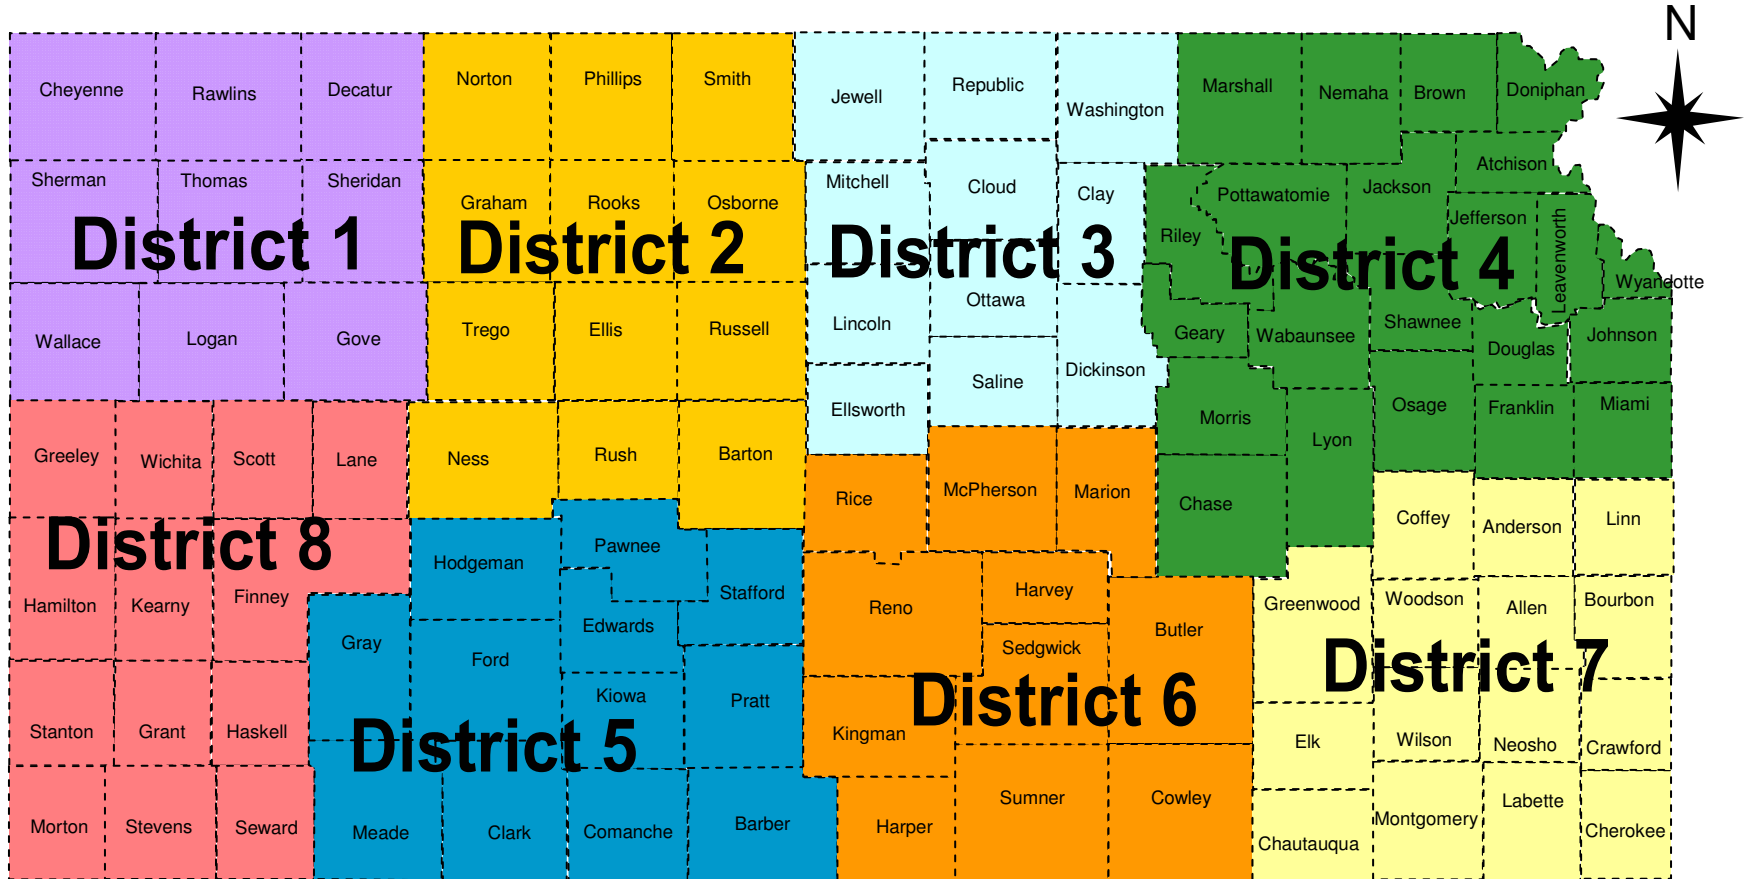

KANSAS STATE ASSOCIATION OF FIRE CHIEFS 2009-2010 DISTRICT MAP

1 Chief Brian James
5 Chief Larry Ellis

2 Chief Dick Klaus
6 Chief John Lloyd (Ret.)

3 Chief Bob Sims
7 Chief Larry Steeby

4 Chief Pat Collins
8 Chief Allen Shelton

President: Robert McLemore / Vice President: Chief Brad Smith